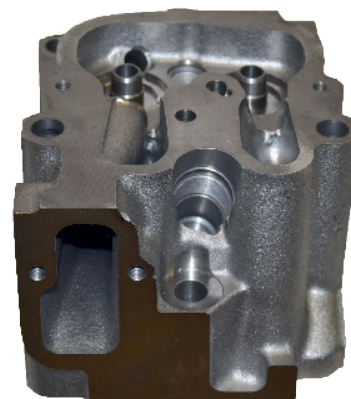

# NEW AMC CYLINDER HEADS SUITABLE FOR MAN ENGINES

## DIESEL ENGINE (2V)

**909073**  
**909173**

OE: 51031016773

**909072**  
**909172**

OE: 51031006499

**909074**  
**909174**

OE: 51031016774

---